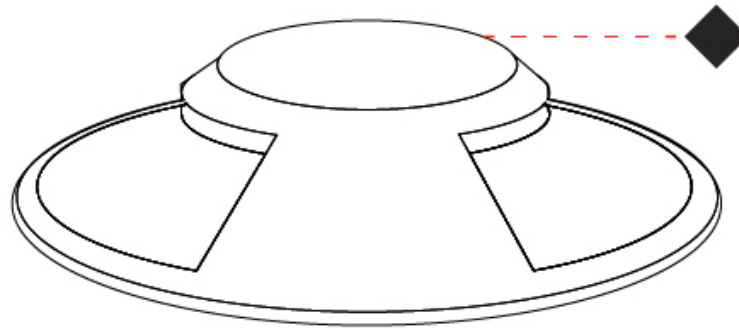

NANO ROLL OVER RECESSED

E9I545-

PROJECT

TYPE

SPECIFIER

QUANTITY

DATE