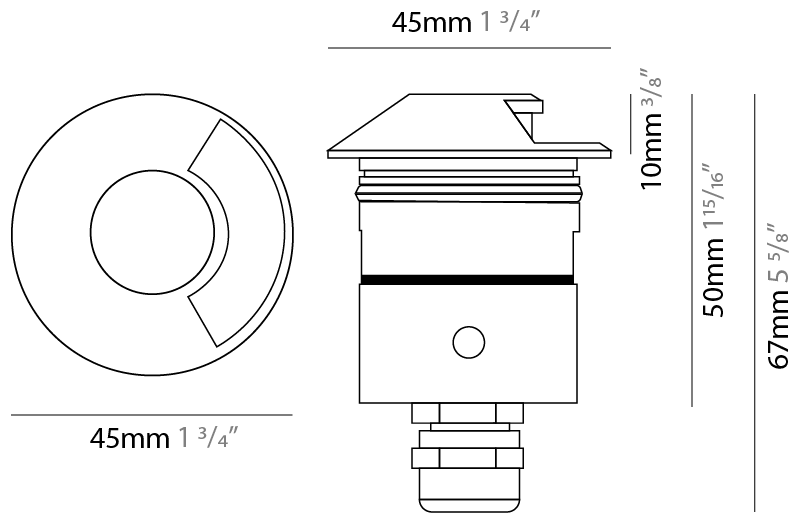

GENERAL

Series: Nano
Subseries: Nano Roll Over
Brand: Platek
Division: Exterior
Mounting Type: Recessed
Mounting Location: In-Ground
Subcategory: Marker

PHYSICAL

Shape: Round
Diameter (mm): 45
Diameter (in): 1 3/4
Height (mm): 75
Height (in): 2 15/16
Light Distribution: Uplight
Weight (kg): 0.4
Weight (lbs): 0.88
Load Resistance (kg): 500
Load Resistance (lbs): 1102
Diffuser: Transparent PMMA
Fixture Finish: SST
Fixture Material: Stainless Steel AISI 316L
Cable Details: Supplied with 1 power cable 0.5m in length

ELECTRICAL

Lamp Type: LED
Input Wattage (W): 1
Total Output Wattage (W): 1
Driver Included: No
Driver Location: Remote
Driver Type: Constant Current - 120 / 277Vac
Input Voltage (V): 120 - 277
Constant Current (MA): 350
Upon Request: (Not included - see components [IP65 or higher enclosure to be supplied by others]) 0-10Vdc dimming / Phase dimming 120Vac only / Non-dimming 120/277Vac

LED

Color Temperature (°K): 2700 / 3000 / 4000
Max. Delivered Lumen (lm): 25 / 26
Nominal Lumen (lm): 250 / 260
CRI: >80 CRI
Lamp Life (hrs): 60000

OPTICAL

Optic°: 1 opening

RATINGS AND CERTIFICATIONS

Certified By: Certified for North American Standards
IP rating: IP68
IK Rating: IK10
Bug Rating: B0 U2 G0
Marine Grade: Stainless Steel AISI 316L

PROJECT	_____
TYPE	_____
SPECIFIER	_____
QUANTITY	_____
DATE	_____